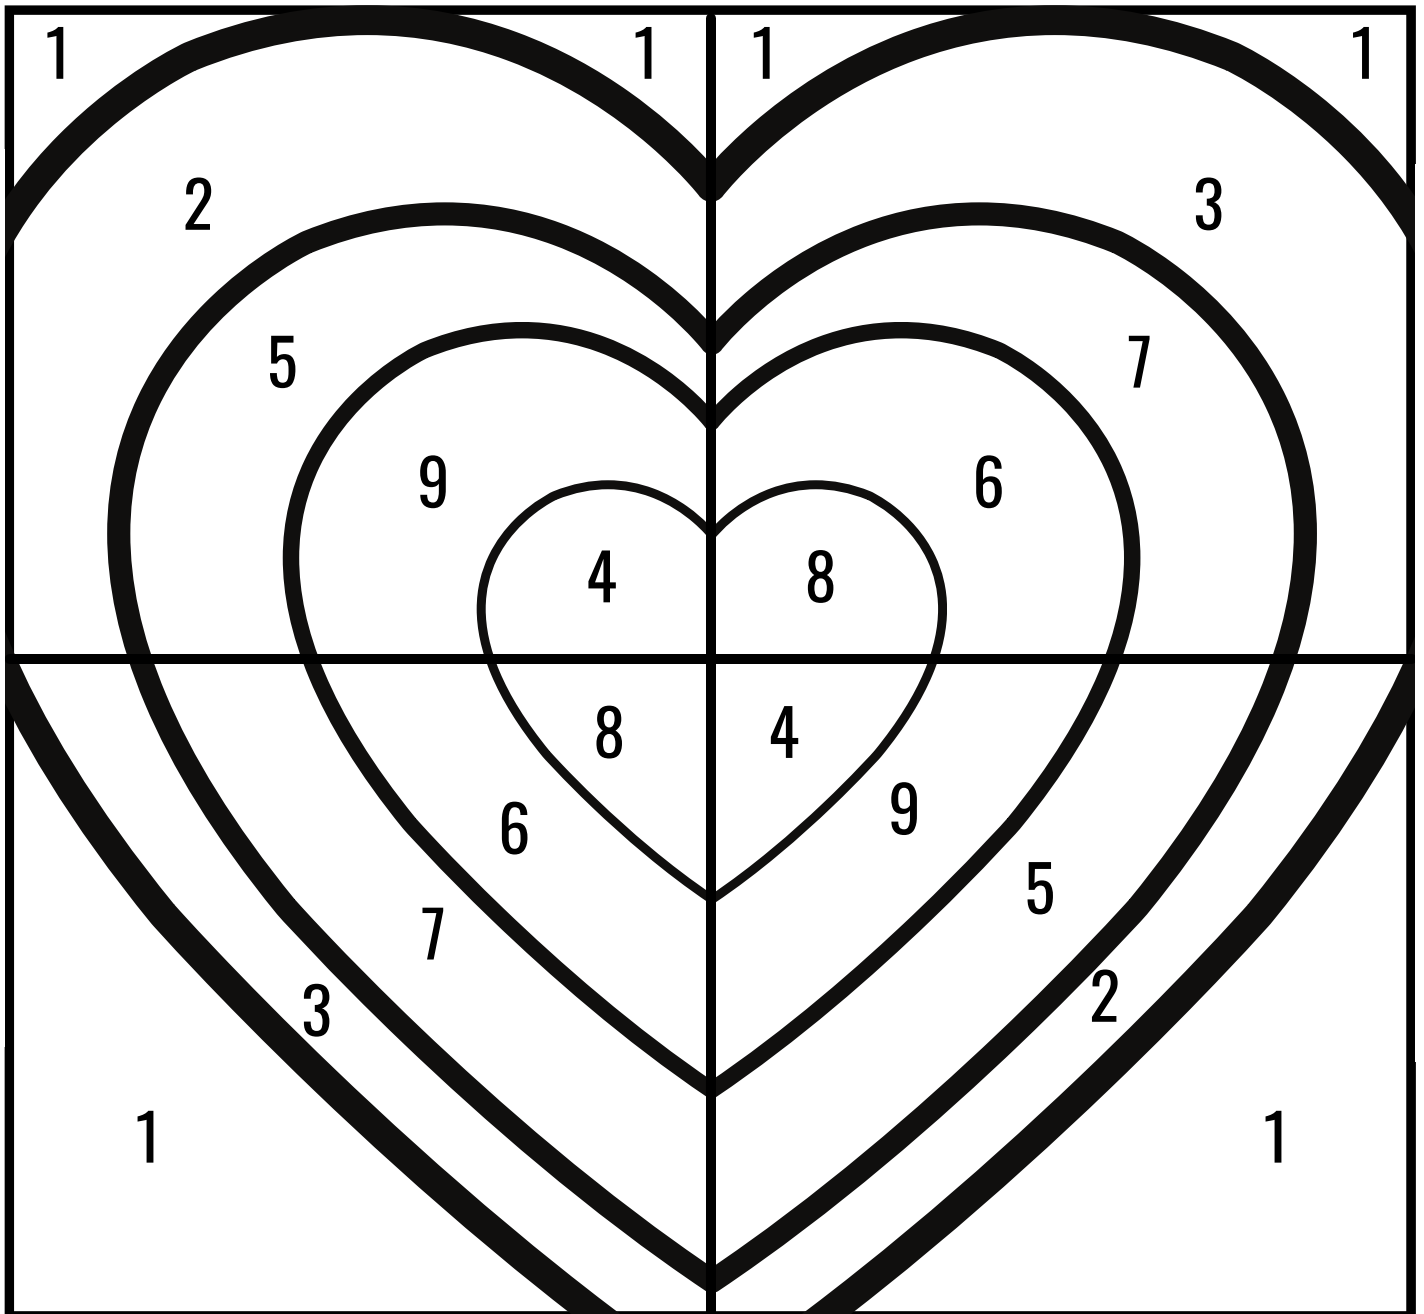

# VALENTINE COLOR BY NUMBER

1 = Dark Blue    2 = Light Green    3 = Purple    4 = Pink    5 = Yellow  
6 = Green    7 = Orange    8 = Red    9 = Light Blue